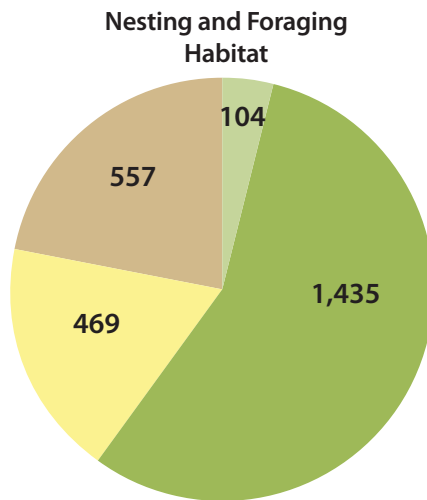

Total area = 130,548 acres

Total area = 2,565 acres

Total area = 17,349 acres

Habitat Status (acres)

Figure 5-26. Swainson's Hawk Habitat in the Plan Area with full BRCP Implementation