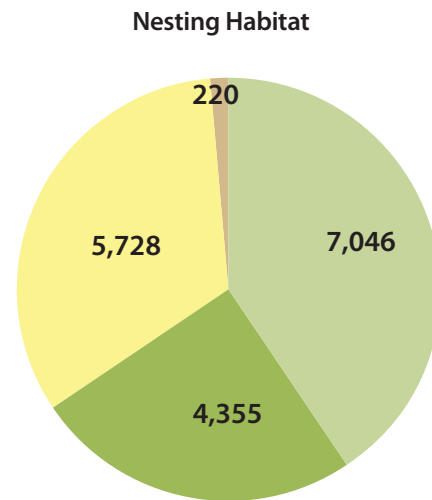

Total area = 130,548 acres

Total area = 2,565 acres

Total area = 17,349 acres

Habitat Status (acres)

Figure 5-26. Swainson's Hawk Habitat in the Plan Area with full BRCP Implementation