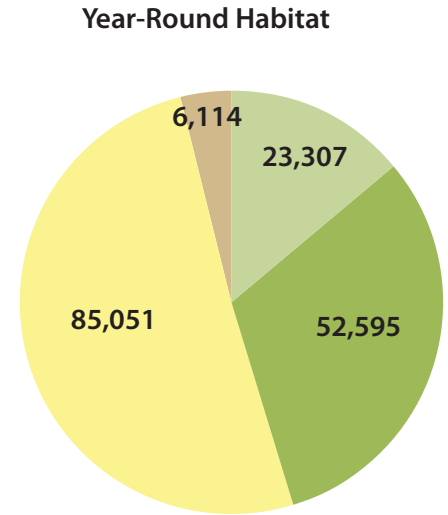

Total area = 104,940 acres

Total area = 33,670 acres

Total area = 167,068 acres

**Habitat Status (acres)**

**Figure 5-27. White-Tailed Kite Habitat in the Plan Area with full BRCP Implementation**