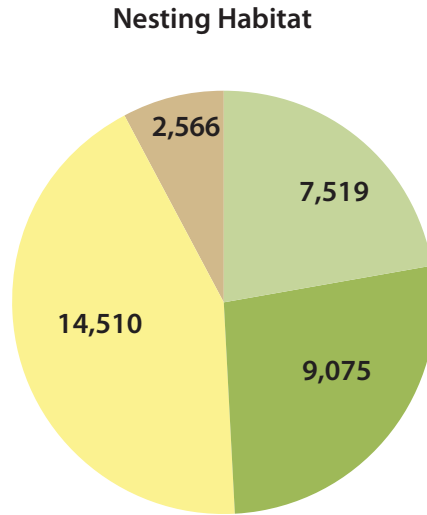

Total area = 104,940 acres

Total area = 33,670 acres

Total area = 167,068 acres

**Habitat Status (acres)**

**Figure 5-27. White-Tailed Kite Habitat in the Plan Area with full BRCP Implementation**