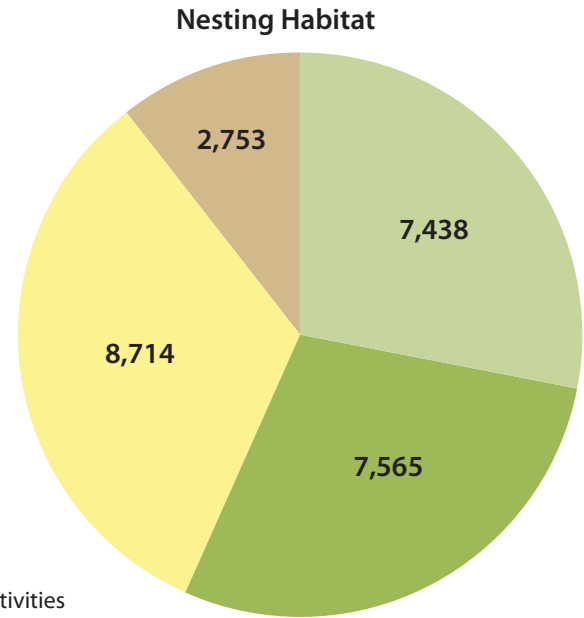

Total area= 204,800 acres

Total area= 26,471 acres

Habitat Status (acres)

- Existing Protected
- BRCP Protected
- Remainder
- Removed by BRCP Activities

Figure 5-28. Bald Eagle Habitat in the Plan Area with full BRCP Implementation