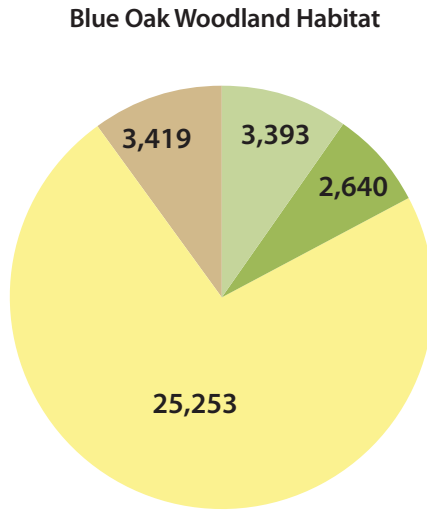

Total area = 10,580 acres

Total area = 34,704 acres

Total area = 47,275 acres

Habitat Status (acres)

- Existing Protected
- Remainder
- BRCP Protected
- Removed by BRCP Activities

Figure 5-7. Oak Woodland and Savanna Habitat in the Plan Area with full BRCP Implementation