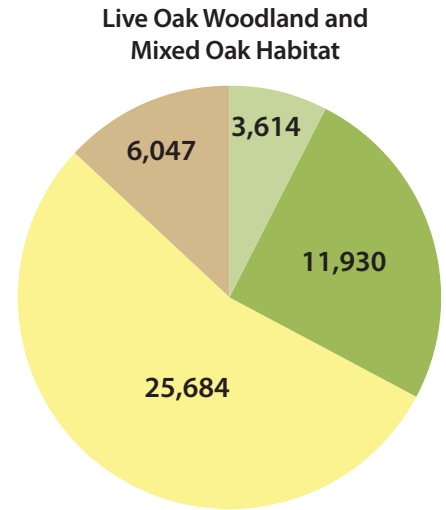

Total area = 10,580 acres

Total area = 34,704 acres

Total area = 47,275 acres

Habitat Status (acres)

- Existing Protected
- Remainder
- BRCP Protected
- Removed by BRCP Activities

Figure 5-7. Oak Woodland and Savanna Habitat in the Plan Area with full BRCP Implementation