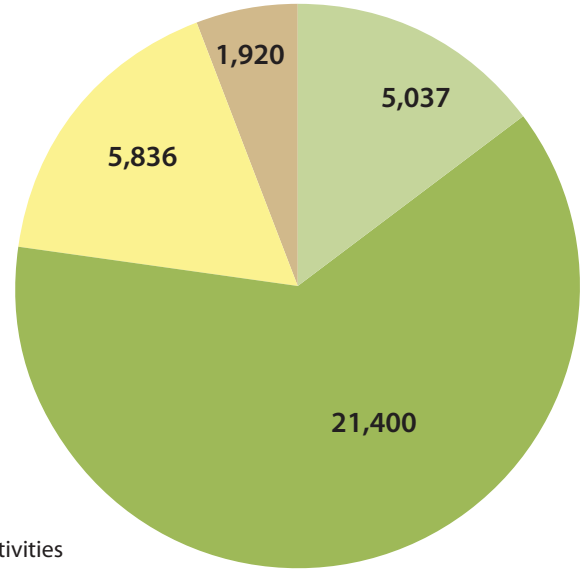

Total area = 68,403 acres

Grassland with Vernal Swale Complex, Vernal Pool, and Altered Vernal Pool Habitat

Total area = 34,193 acres

Habitat Status (acres)

- Existing Protected
- BRCP Protected
- Remainder
- Removed by BRCP Activities