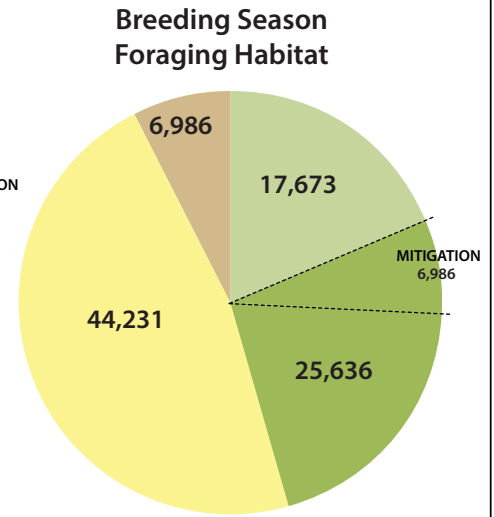

Total area = 32,571 acres

Total area = 177,224 acres

Total area = 94,526 acres

Habitat Status (acres)

- Existing Protected
- BRCP Protected
- Remainder
- Removed by BRCP Activities
- Mitigation Portion of BRCP Protected

Figure O-14. White-Tailed Kite Habitat in the Plan Area with full BRCP Implementation