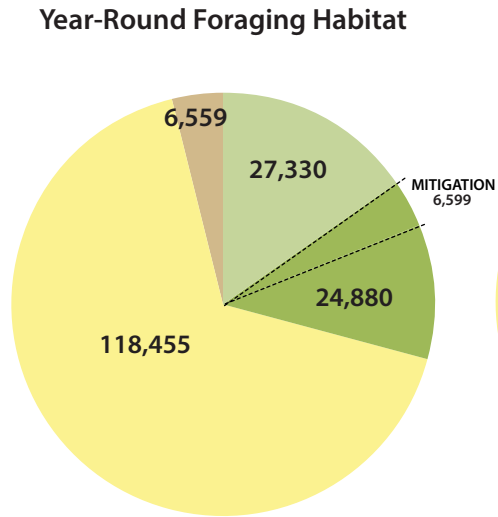

Total area = 32,571 acres

Total area = 177,224 acres

Total area = 94,526 acres

Habitat Status (acres)

- Existing Protected
- BRCP Protected
- Remainder
- Removed by BRCP Activities
- Mitigation Portion of BRCP Protected

Figure O-14. White-Tailed Kite Habitat in the Plan Area with full BRCP Implementation