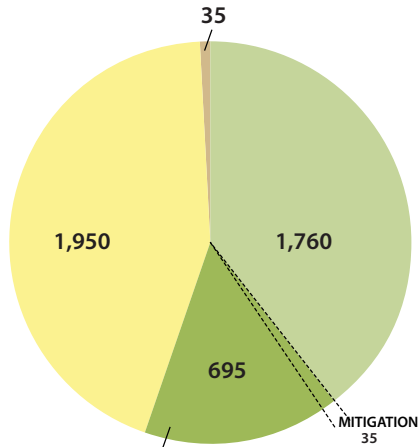

Aquatic Habitat: Emergent Wetland

Total area = 4,440 acres

Aquatic, Nesting and Movement Habitat

Total area = 25,486 acres

Nesting and Movement Habitat

Total area = 55,215 acres

Habitat Status (acres)

- Existing Protected
- BRCP Protected
- Mitigation Portion of BRCP Protected
- Remainder
- Removed by BRCP Activities
- Restored