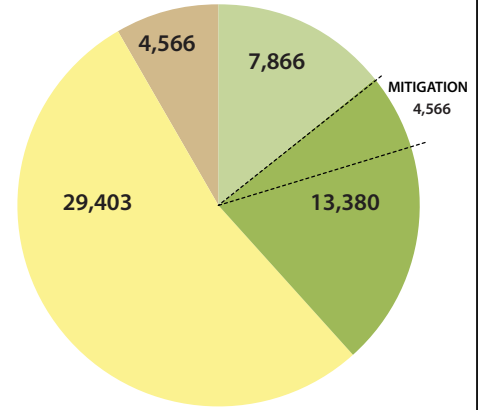

Aquatic Habitat: Emergent Wetland

Total area = 4,440 acres

Aquatic, Nesting and Movement Habitat

Total area = 25,486 acres

Nesting and Movement Habitat

Total area = 55,215 acres

Habitat Status (acres)

- Existing Protected
- BRCP Protected
- Mitigation Portion of BRCP Protected
- Remainder
- Removed by BRCP Activities
- Restored