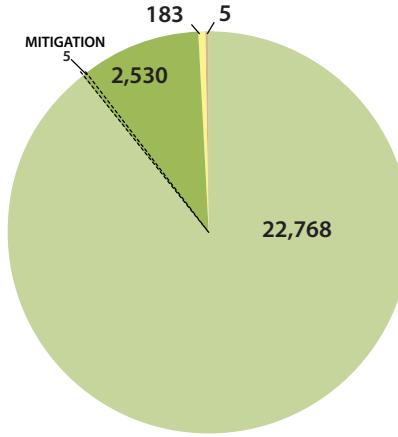

Aquatic Habitat: Emergent Wetland

Total area = 4,440 acres

Aquatic, Nesting and Movement Habitat

Total area = 25,486 acres

Nesting and Movement Habitat

Total area = 55,215 acres

Habitat Status (acres)

- Existing Protected
- BRCP Protected
- Mitigation Portion of BRCP Protected
- Remainder
- Removed by BRCP Activities
- Restored

Figure O-17. Western Pond Turtle Habitat in the Plan Area with full BRCP Implementation