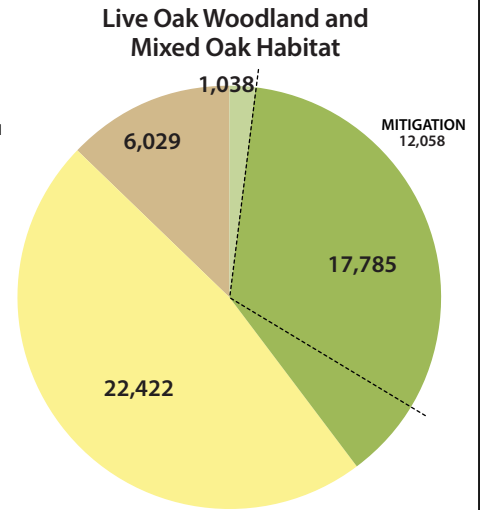

Total area = 10,581 acres

Total area = 34,735 acres

Total area = 47,274 acres

Habitat Status (acres)

- Existing Protected
- BRCP Protected
- Remainder
- Removed by BRCP Activities

Figure O-1. Oak Woodland and Savanna Habitat in the Plan Area with full BRCP Implementation