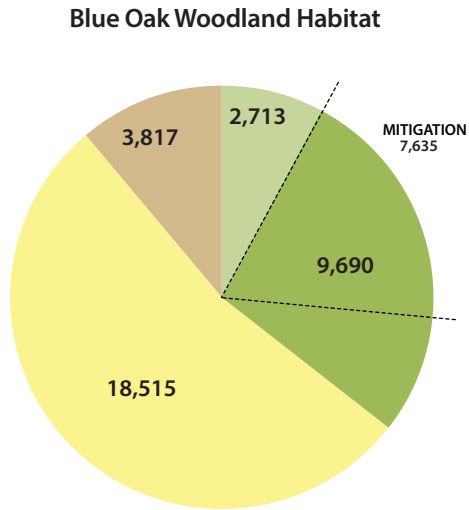

Total area = 10,581 acres

Total area = 34,735 acres

Total area = 47,274 acres

Habitat Status (acres)

- Existing Protected
- BRCP Protected
- Remainder
- Removed by BRCP Activities

Figure O-1. Oak Woodland and Savanna Habitat in the Plan Area with full BRCP Implementation