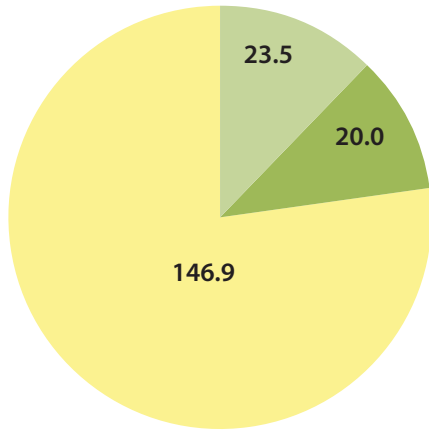

Adult migration; juvenile rearing and migration habitat and adult spawning and migration; juvenile rearing and migration habitat

Total area= 190.4 linear miles

Habitat Status (acres)

Non-natal juvenile rearing habitat

Total area = 6.7 linear miles

Figure O-20. Central Valley Steelhead Habitat in the Plan Area with full BRCP Implementation