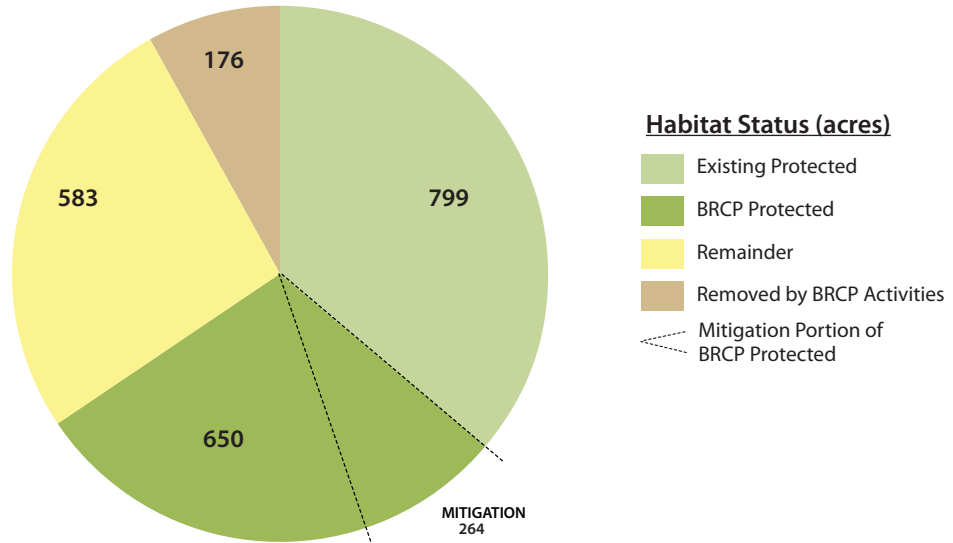

Habitat

Total area= 2,208 acres

Figure O-26. Ferris' Milkvetch Habitat in the Plan Area with full BRCP Implementation