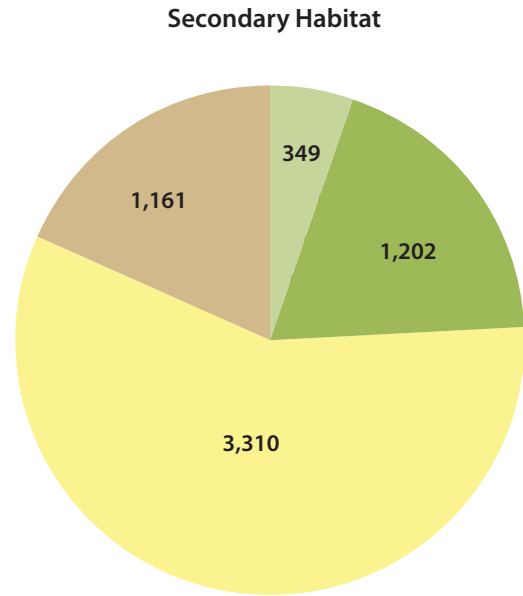

Total area = 16,750 acres

Total area = 6,360 acres

Figure O-28. Butte County Meadowfoam Habitat in the Plan Area with full BRCP Implementation