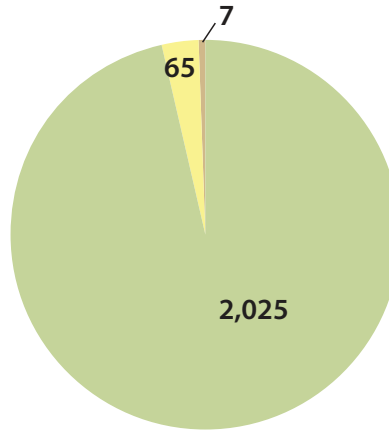

### Emergent Wetland Habitat

Total area = 4,440 acres

### Managed Seasonal Wetland Habitat

Total area = 2,097 acres