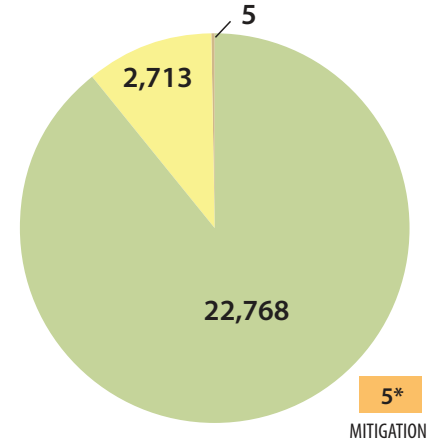

### Emergent Wetland Habitat

Total area = 4,440 acres

### Managed Seasonal Wetland Habitat

Total area = 2,097 acres

### Managed Wetland Habitat

Total area = 25,486 acres