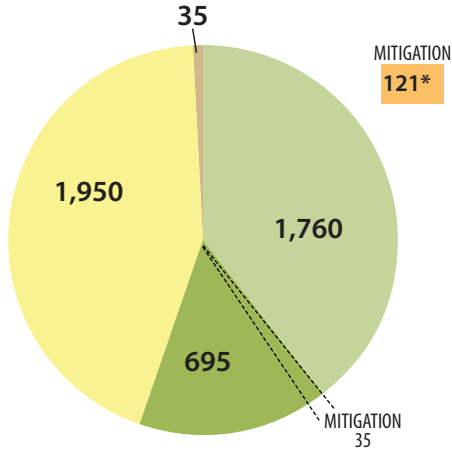

### Emergent Wetland Habitat

Total area = 4,440 acres

### Managed Seasonal Wetland Habitat

Total area = 2,097 acres