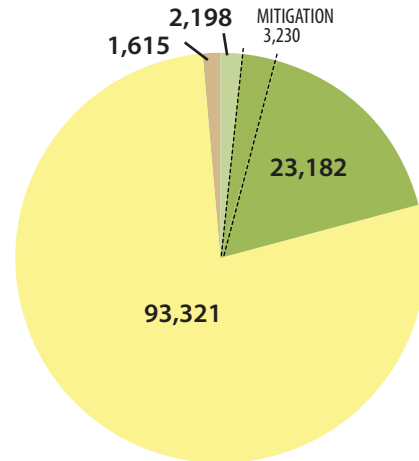

Irrigated Pasture and Irrigated Cropland Habitat

Total area = 21,572 acres

Habitat Status (acres)

- Existing Protected
- BRCP Protected
- Remainder
- Removed by BRCP Activities
- Mitigation Portion of BRCP Protected
- Restored Vernal Pool and Other Seasonal Wetland

Rice Habitat

Total area = 120,316 acres

Figure O-5. Agriculture Habitat in the Plan Area with full BRCP Implementation