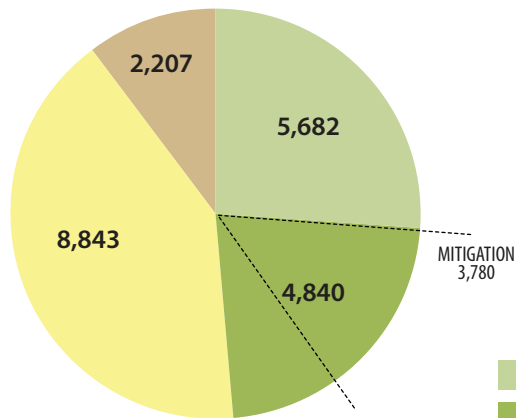

Irrigated Pasture and Irrigated Cropland Habitat

Total area = 21,572 acres

Habitat Status (acres)

- Existing Protected
- BRCP Protected
- Remainder
- Removed by BRCP Activities
- Mitigation Portion of BRCP Protected
- Restored Vernal Pool and Other Seasonal Wetland

Rice Habitat

Total area = 120,316 acres

Figure O-5. Agriculture Habitat in the Plan Area with full BRCP Implementation