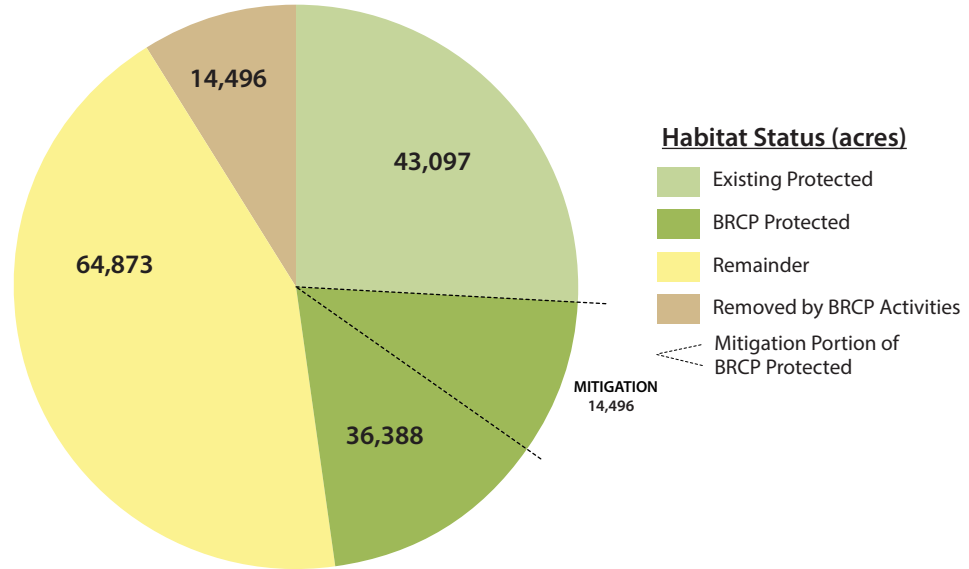

Nesting and Foraging Habitat

Total area = 165,511 acres

Figure O-9. Western Burrowing Owl Habitat in the Plan Area with full BRCP Implementation